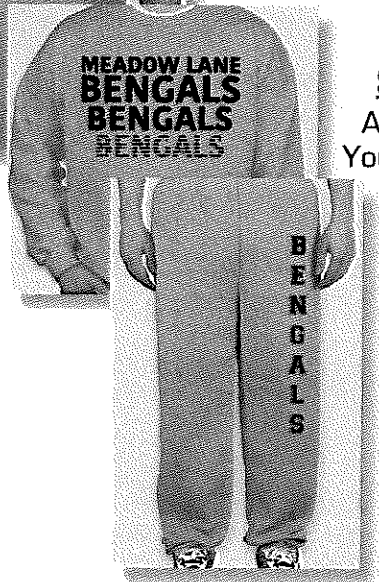

Gildan T-Shirts  
 Adult Small - 5X  
 Youth XS-Youth XL

Gildan Crew Neck Sweatshirts  
 Adult Small - 5X  
 Youth XS-Youth XL

Gildan Sweat Pants  
 Adult small - 2XL  
 Youth Small - XL

GREY										BLACK											
T-Shirts	S	M	L	XL	2X	3X	4X	5X	TOTAL	T-Shirts	S	M	L	XL	2X	3X	4X	5X	TOTAL		
PRICE	\$10				\$13						PRICE	\$10				\$13					
ADULT										ADULT											
T-Shirts	YXS	YS	YM	YL	YXL					TOTAL	T-Shirts	YXS	YS	YM	YL	YXL					TOTAL
PRICE	\$10										PRICE	\$10									
YOUTH											YOUTH										
SWEAT SHIRTS	S	M	L	XL	2X	3X	4X	5X	TOTAL	SWEAT SHIRTS	S	M	L	XL	2X	3X	4X	5X	TOTAL		
PRICE	\$18				\$20						PRICE	\$18				\$20					
ADULT										ADULT											
SWEAT SHIRTS	YXS	YS	YM	YL	YXL					TOTAL	SWEAT SHIRTS	YXS	YS	YM	YL	YXL					TOTAL
PRICE	\$10										PRICE	\$10									
YOUTH											YOUTH										
SWEAT PANTS	S	M	L	XL	2X	3X	4X	5X	TOTAL	SWEAT PANTS	S	M	L	XL	2X	3X	4X	5X	TOTAL		
PRICE	\$18				\$20						PRICE	\$18				\$20					
ADULT										ADULT											
SWEAT PANTS		YS	YM	YL	YXL					TOTAL	SWEAT PANTS		YS	YM	YL	YXL					TOTAL
PRICE		\$16									PRICE		\$16								
YOUTH											YOUTH										
TOTAL: \$										TOTAL: \$											