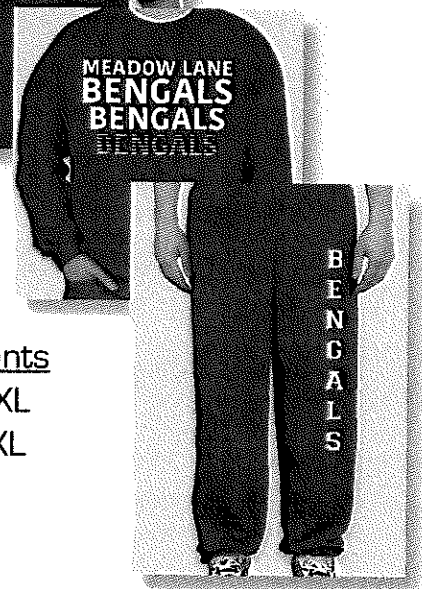

Gildan T-Shirts  
 Adult Small - 5X  
 Youth XS-Youth XL

Gildan Crew Neck Sweatshirts  
 Adult Small - 5X  
 Youth XS-Youth XL

Gildan Sweat Pants  
 Adult small - 2XL  
 Youth Small - XL

GREY										BLACK											
T-Shirts	S	M	L	XL	2X	3X	4X	5X	TOTAL	T-Shirts	S	M	L	XL	2X	3X	4X	5X	TOTAL		
PRICE	\$10				\$13						PRICE	\$10				\$13					
ADULT										ADULT											
T-Shirts	YXS	YS	YM	YL	YXL					TOTAL	T-Shirts	YXS	YS	YM	YL	YXL					TOTAL
PRICE	\$10										PRICE	\$10									
YOUTH											YOUTH										
SWEAT SHIRTS	S	M	L	XL	2X	3X	4X	5X	TOTAL	SWEAT SHIRTS	S	M	L	XL	2X	3X	4X	5X	TOTAL		
PRICE	\$18				\$20						PRICE	\$18				\$20					
ADULT										ADULT											
SWEAT SHIRTS	YXS	YS	YM	YL	YXL					TOTAL	SWEAT SHIRTS	YXS	YS	YM	YL	YXL					TOTAL
PRICE	\$10										PRICE	\$10									
YOUTH											YOUTH										
SWEAT PANTS	S	M	L	XL	2X	3X	4X	5X	TOTAL	SWEAT PANTS	S	M	L	XL	2X	3X	4X	5X	TOTAL		
PRICE	\$18				\$20						PRICE	\$18				\$20					
ADULT										ADULT											
SWEAT PANTS		YS	YM	YL	YXL					TOTAL	SWEAT PANTS		YS	YM	YL	YXL					TOTAL
PRICE		\$16									PRICE		\$16								
YOUTH											YOUTH										
TOTAL: \$										TOTAL: \$											